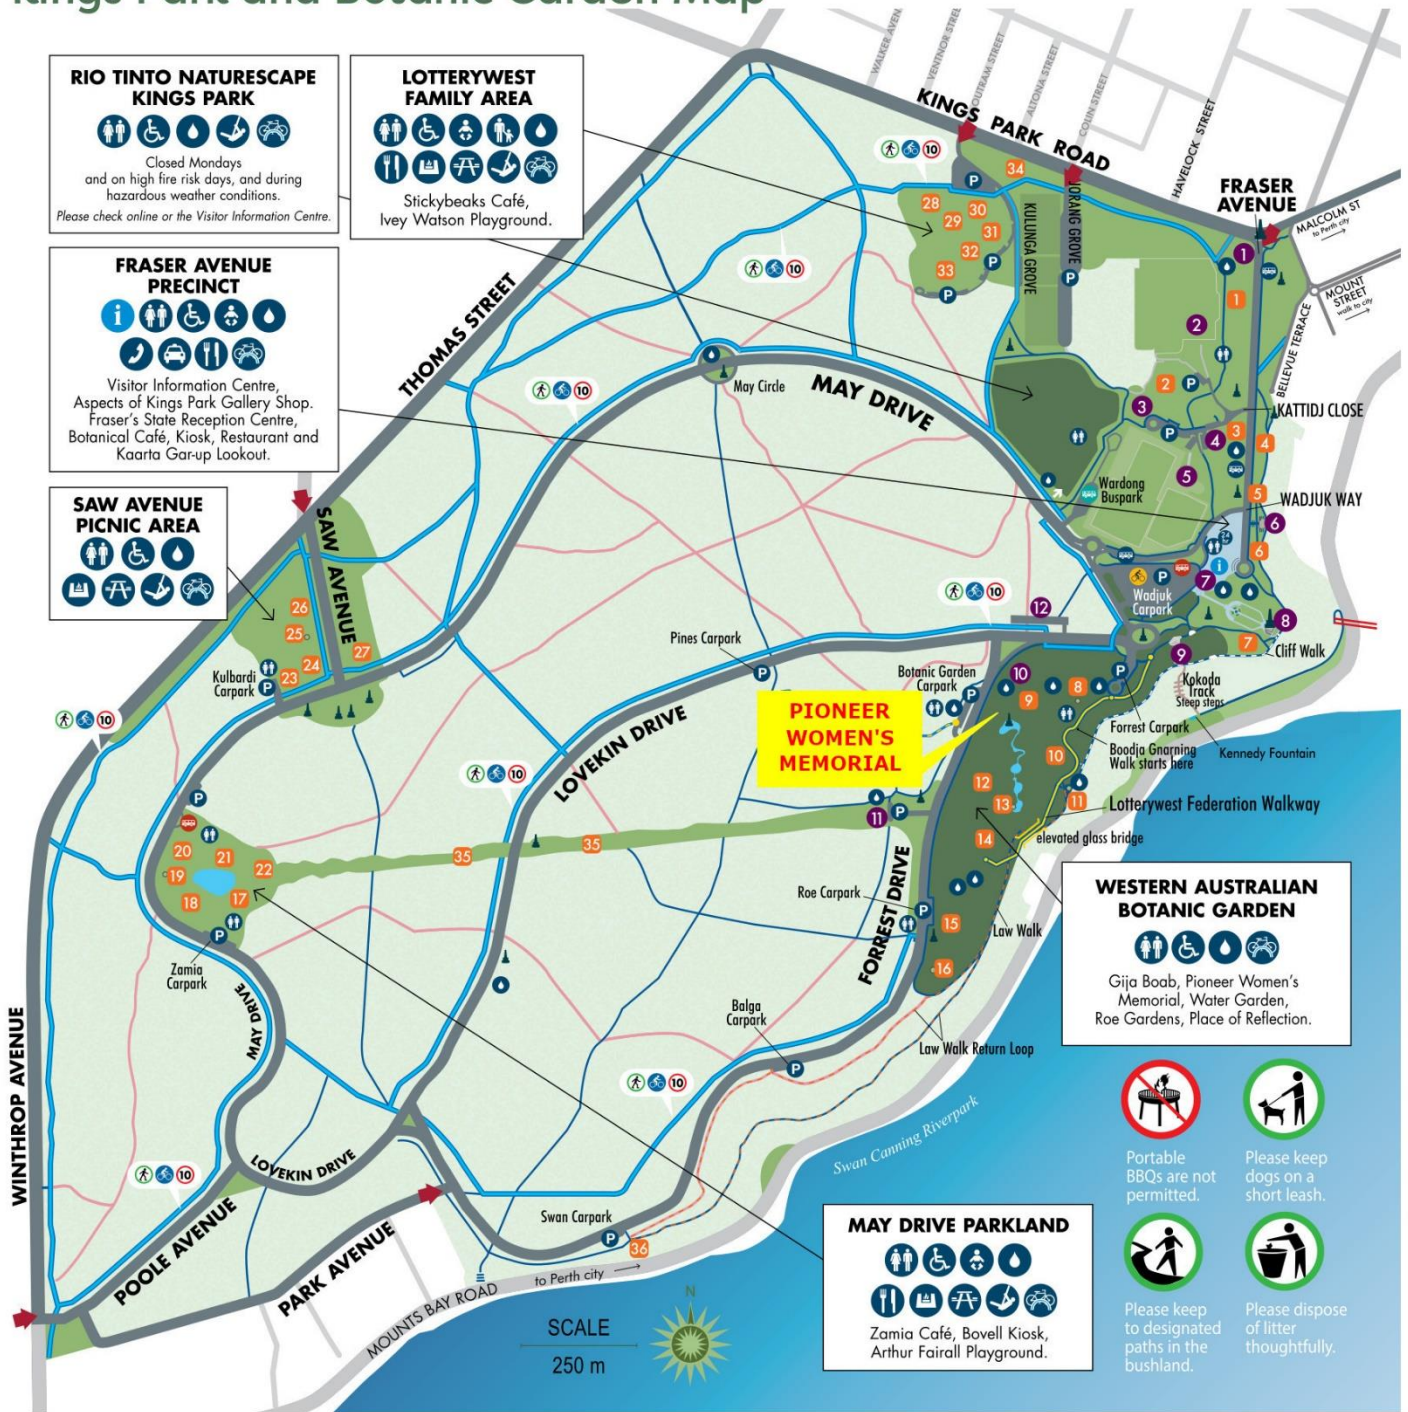

Kings Park and Botanic Garden Map

PIONEER WOMEN'S MEMORIAL